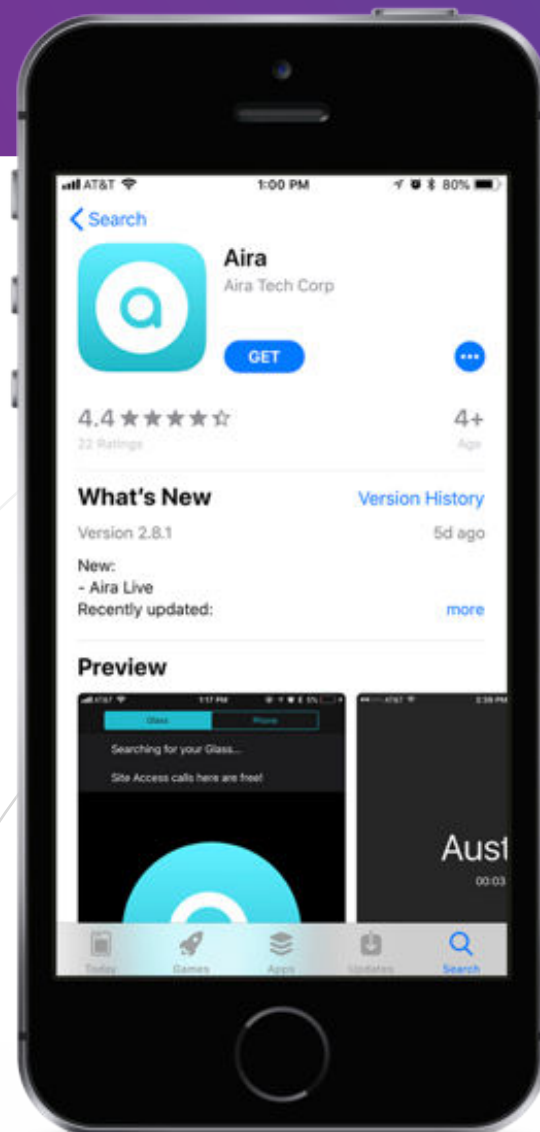

# The Strong National Museum of Play is now an Aira Access Partner!

Anyone visiting The Strong can open the Aira app on their phone and connect free of charge with a professional visual interpreter. The visual interpreter will access the caller's phone camera and describe, narrate, navigate and read aloud to assist.

- Aira is available 24/7/365
- No advance reservations are required
- Aira is FREE at The Strong

Get the Aira app for Google Play, iOS, or use the web app and begin accessing on-demand visual interpreting today!